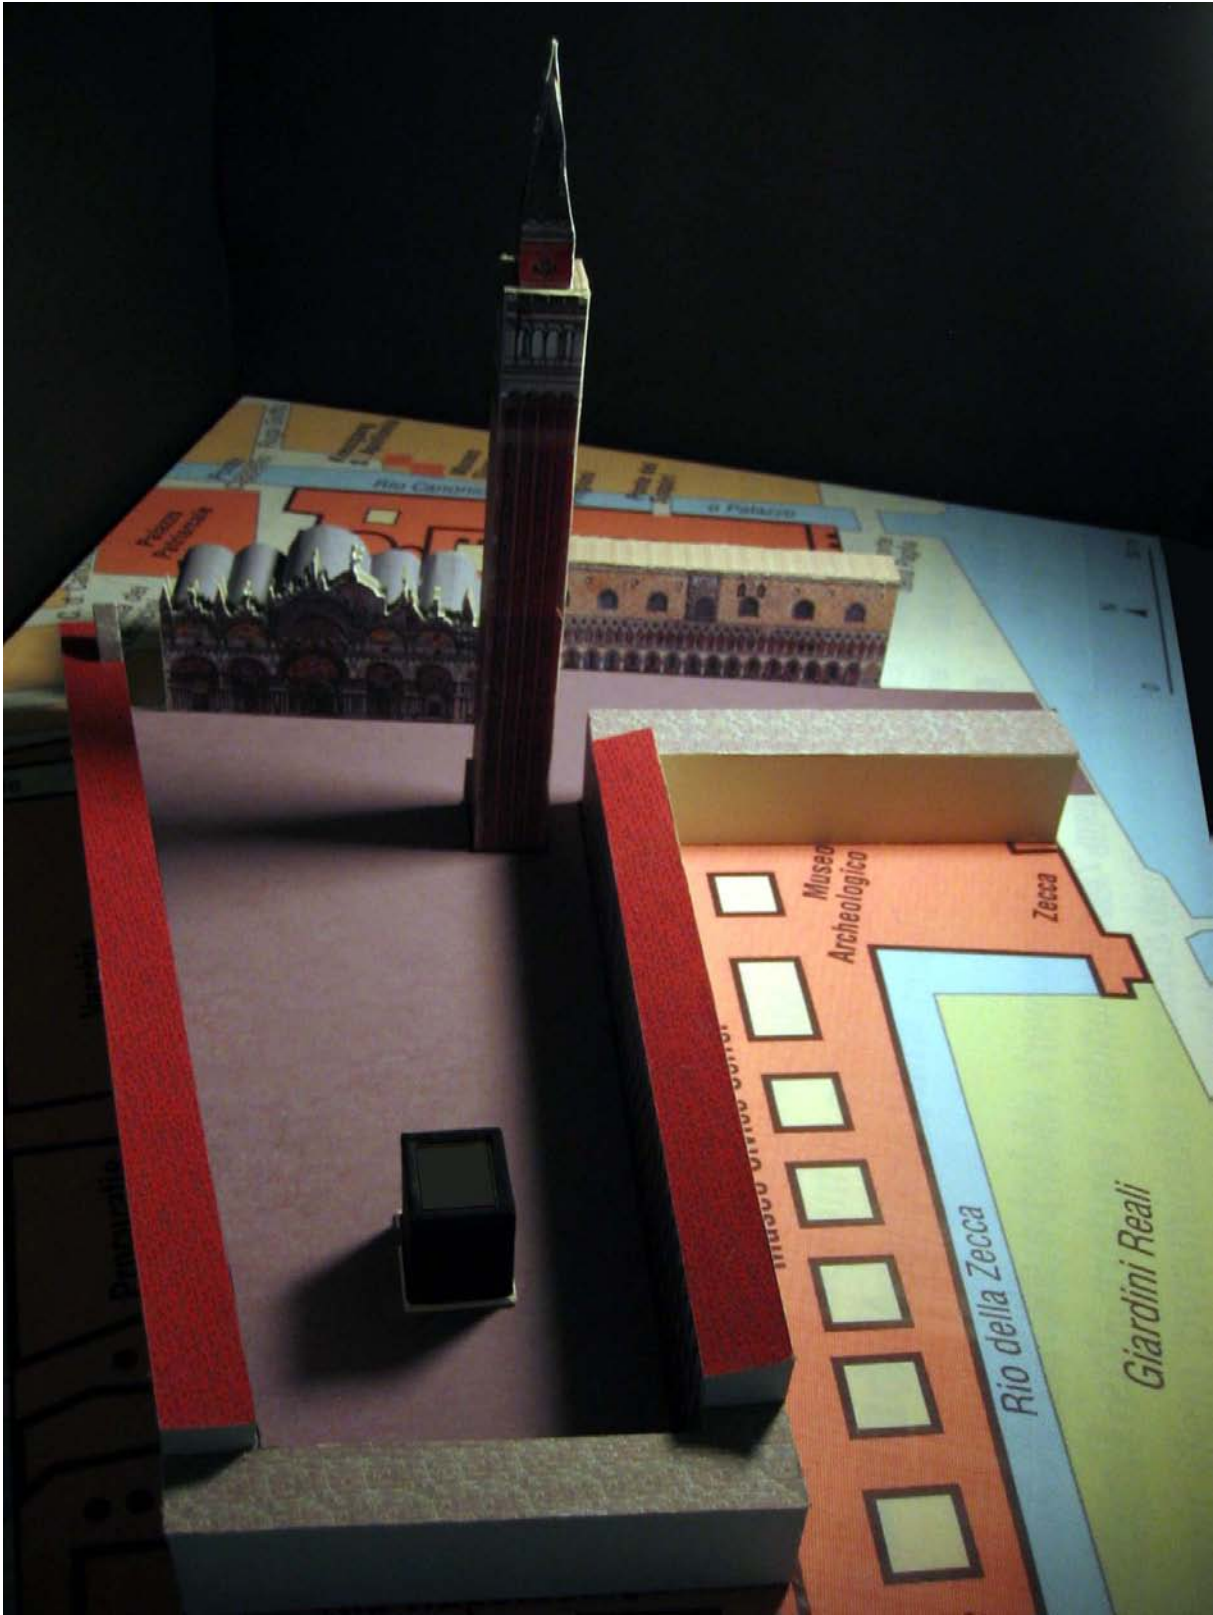

CUBE VENICE 2005

CUBE, VENICE 2005

Modell: M 1:250

GREGOR SCHNEIDER

- 1969 Born in Rheydt, Germany
- 1993 16.9.1993 - , Konrad Fischer Galerie, Düsseldorf (E),
Curator: Konrad Fischer
- 1996 Gregor Schneider, Kunsthalle Bern (E) (K), Curator: Ulrich Loock
- 2003 Death House u r, Museum of Contemporary Art Los Angeles, California
(E)(K), Curator: Paul Schimmel
- 1993 Three Works, Museum Haus Lange, Krefeld (K)
Curator: Julian Heynen
- 1999 53. Carnegie International, Carnegie Museum of Art, Pittsburg, Pennsylvania,
USA(K), Curator: Madeleine Grynsztejn
- 2001 Totes Haus u r, Deutscher Pavillon, 49. Biennale von Venedig(K),
Curator: Udo Kittelmann

The project CUBE VENICE 2005 is not realised because of political censorship.