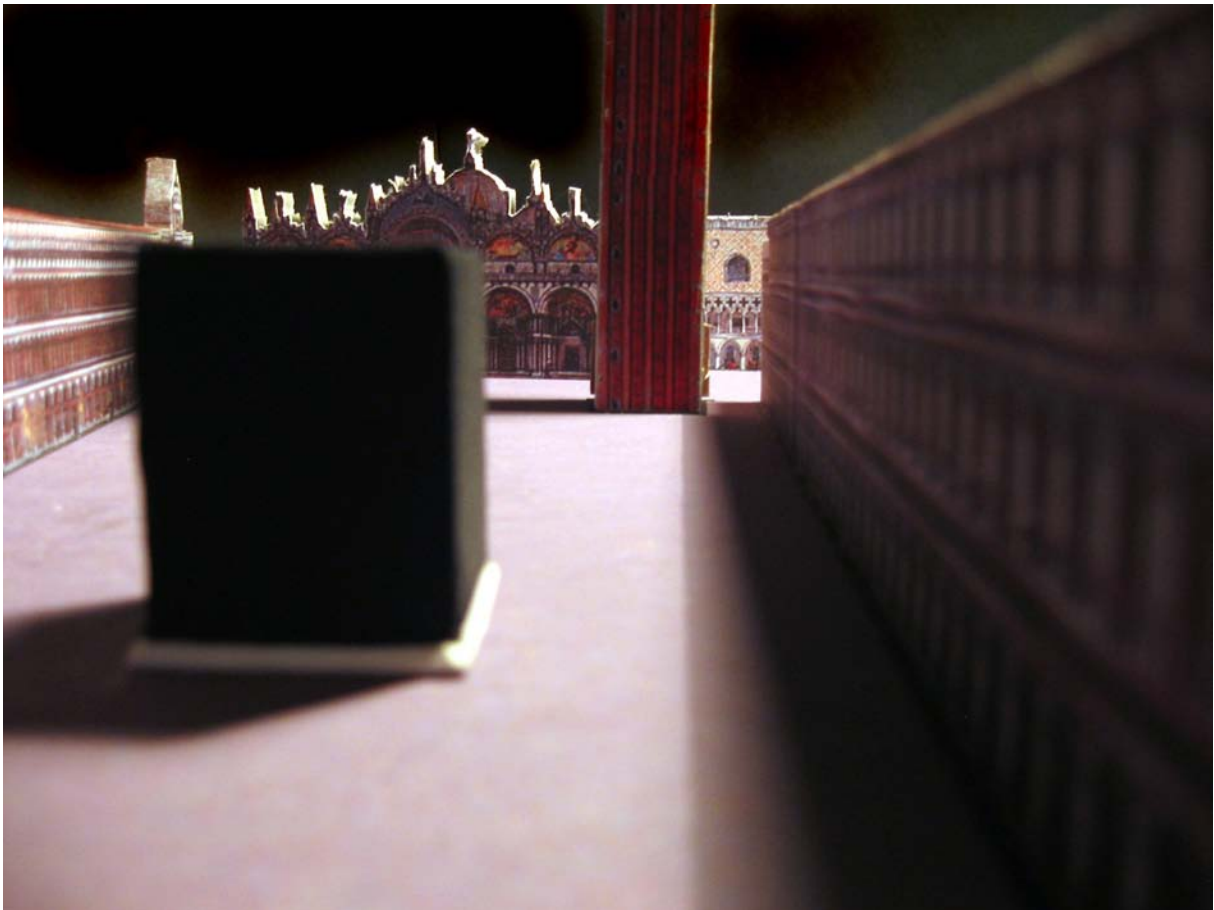

CUBE VENICE 2005

CUBE, VENICE 2005

Modell: M 1:250

GREGOR SCHNEIDER

- 1969 Born in Rheydt, Germany
- 1993 16.9.1993 - , Konrad Fischer Galerie, Düsseldorf (E),
Curator: Konrad Fischer
- 1996 Gregor Schneider, Kunsthalle Bern (E) (K), Curator: Ulrich Loock
- 2003 Death House u r, Museum of Contemporary Art Los Angeles, California
(E)(K), Curator: Paul Schimmel
- 1993 Three Works, Museum Haus Lange, Krefeld (K)
Curator: Julian Heynen
- 1999 53. Carnegie International, Carnegie Museum of Art, Pittsburg, Pennsylvania,
USA(K), Curator: Madeleine Grynsztejn
- 2001 Totes Haus u r, Deutscher Pavillon, 49. Biennale von Venedig(K),
Curator: Udo Kittelmann

The project CUBE VENICE 2005 is not realised because of political censorship.