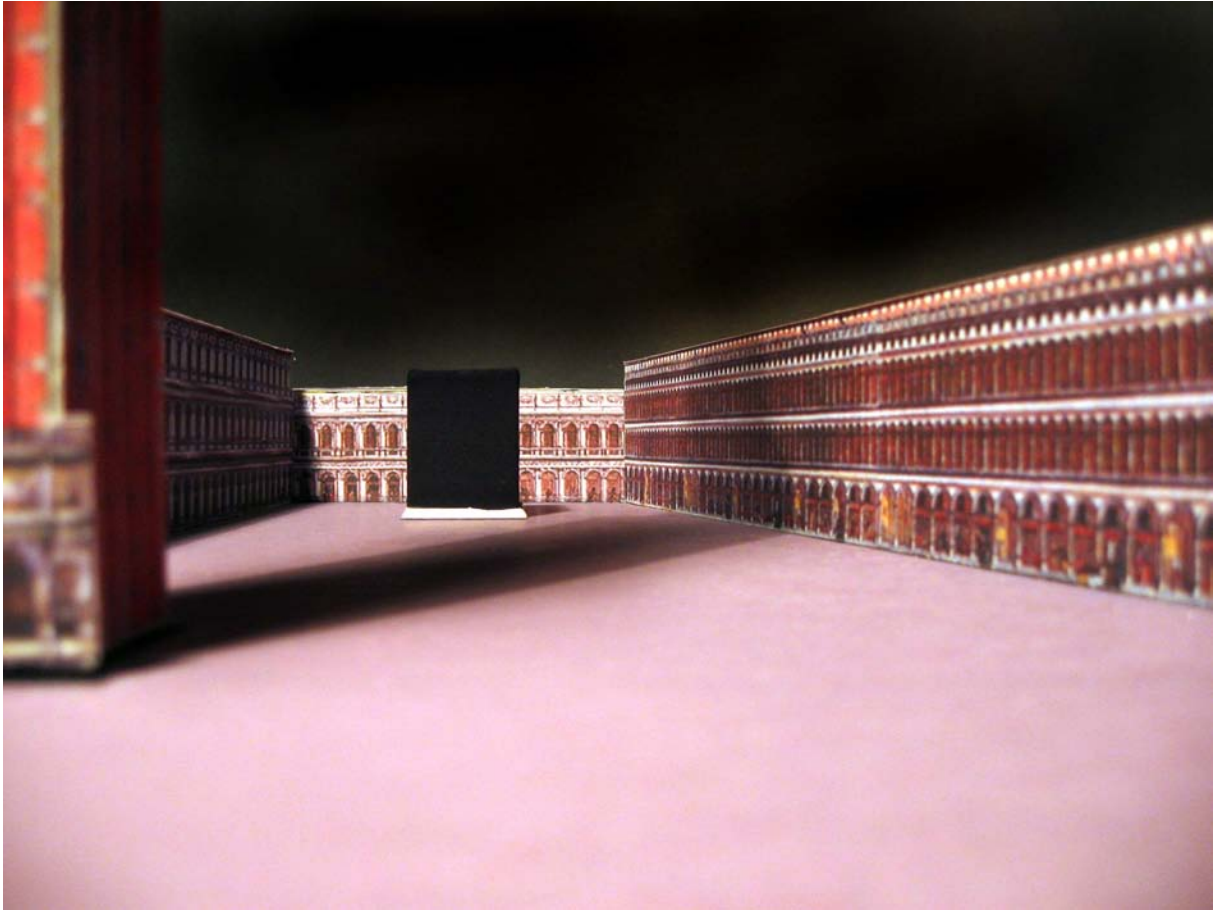

CUBE VENICE 2005

CUBE, VENICE 2005

Modell: M 1:250

GREGOR SCHNEIDER

- 1969 Born in Rheydt, Germany
- 1993 16.9.1993 - , Konrad Fischer Galerie, Düsseldorf (E),
Curator: Konrad Fischer
- 1996 Gregor Schneider, Kunsthalle Bern (E) (K), Curator: Ulrich Loock
- 2003 Death House u r, Museum of Contemporary Art Los Angeles, California
(E)(K), Curator: Paul Schimmel
- 1993 Three Works, Museum Haus Lange, Krefeld (K)
Curator: Julian Heynen
- 1999 53. Carnegie International, Carnegie Museum of Art, Pittsburg, Pennsylvania,
USA(K), Curator: Madeleine Grynsztejn
- 2001 Totes Haus u r, Deutscher Pavillon, 49. Biennale von Venedig(K),
Curator: Udo Kittelmann

The project CUBE VENICE 2005 is not realised because of political censorship.