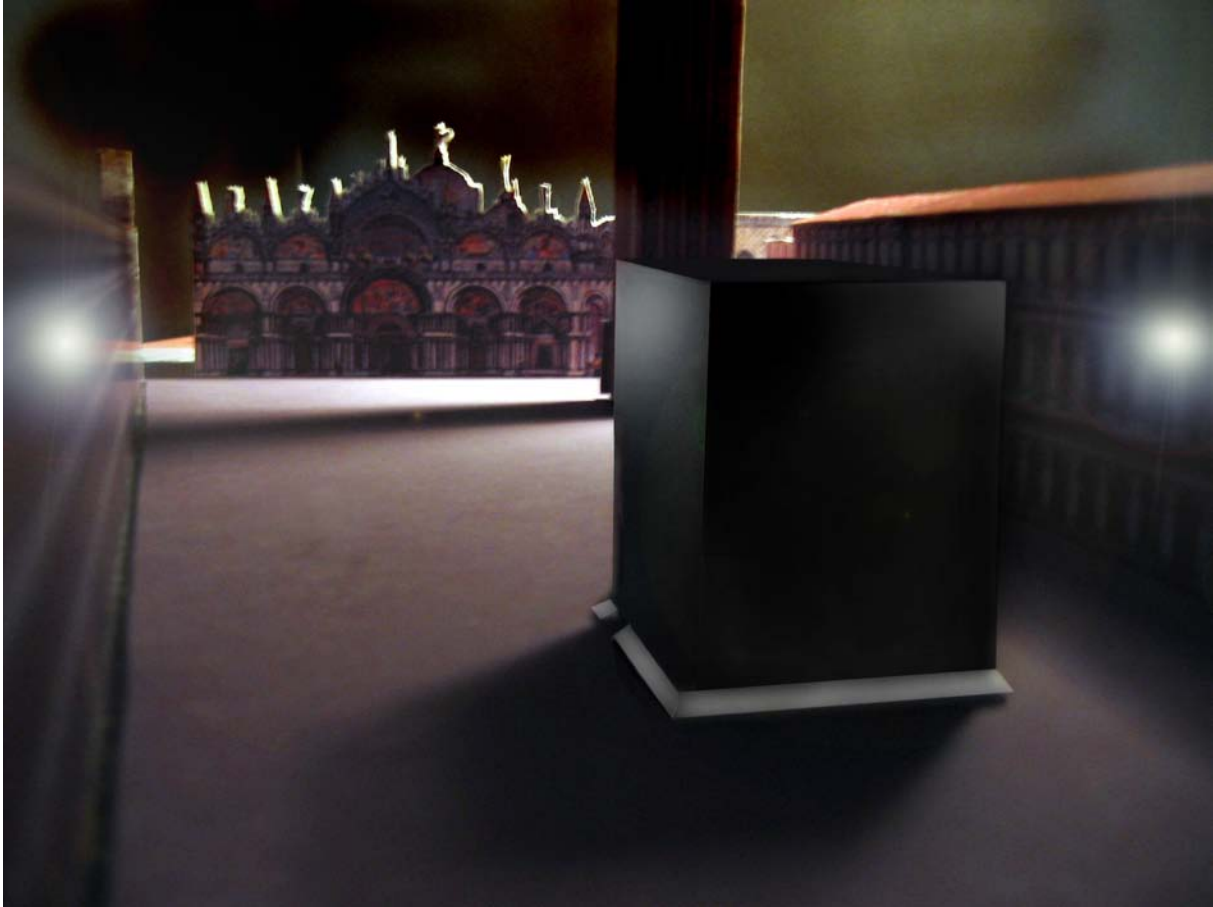

CUBE VENICE 2005

CUBE, VENICE 2005

Modell: M 1:250

GREGOR SCHNEIDER

- 1969 Born in Rheydt, Germany
- 1993 16.9.1993 - , Konrad Fischer Galerie, Düsseldorf (E),
Curator: Konrad Fischer
- 1996 Gregor Schneider, Kunsthalle Bern (E) (K), Curator: Ulrich Loock
- 2003 Death House u r, Museum of Contemporary Art Los Angeles, California
(E)(K), Curator: Paul Schimmel
- 1993 Three Works, Museum Haus Lange, Krefeld (K)
Curator: Julian Heynen
- 1999 53. Carnegie International, Carnegie Museum of Art, Pittsburg, Pennsylvania,
USA(K), Curator: Madeleine Grynsztejn
- 2001 Totes Haus u r, Deutscher Pavillon, 49. Biennale von Venedig(K),
Curator: Udo Kittelmann

The project CUBE VENICE 2005 is not realised because of political censorship.